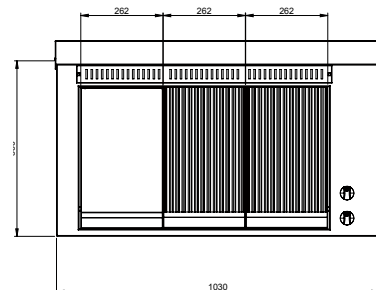

Dimensioni piastra - Dimensions Plaque
Plate's Dimensions - Platte Abmessungen: 26 + 26 + 26 cm

Butano/Propano - Butane/Propane
Butane/Propane - Butan/Propangas

Kit ugelli metano incluso - gicleurs méthane inclus
methane nozzles included - Methan - Düsen - Kit inklusive

Dimensioni piastra - Dimensions Plaque
Plate's Dimensions - Platte Abmessungen: 26 + 26 + 26 cm

Outdoor BUILT IN

PREZZI INDICATI SONO COMPRESIVI DI COPERCHIO PRICES SHOWN INCLUDE LID

ACCESSORI ACCESSOIRES- ACCESSORIES - ZUBEHÖREN