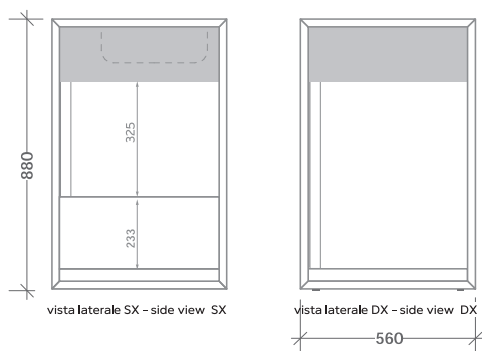

Delivered assembled / spedito montato