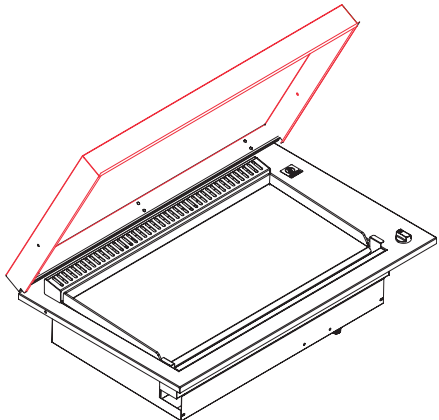

OASI IN 80

IN.80 Termocoppia - Thermocouple - Thermoelment

CODICE COPERCHIO / LID CODE

CODICE BASE / BUILT IN CODE

Butano/Propano - Butane/Propane
Butane/Propane - Butan/Propangas

Kit ugelli metano incluso - gicleurs méthane inclus
methane nozzles included - Methan - Düsen - Kit inklusive

Dimensioni - Dimensions - Dimensions - Abmessungen
103 cm x 56 cm

Dimensioni piastra - Dimensions Plaque
Plate's Dimensions - Platte Abmessungen
79 cm x 40 cm

Peso - Poids - Weight - Gewicht: 48 kg

Materiale - Matière - Material - Material:
Aisi 304 Coperchio - Couvercle - Cover - Deckel)

B.IN80.L (0206110 + 0203104)

€2.236,00

Bbq 80 p. inox liscia Incasso
Bbq 80 plan inox lisse Encastrable
Bbq 80 st. steel top smooth Built-in
Bbq 80 Edelstahlplatte Glatt zum Einbau

B.IN80.LR (0206110 + 0203105)

€ 2.362,00

Bbq 80 p. inox 2/3 liscia 1/3 rigata Incasso
Bbq 80 plan inox 2/3 lisse 1/3 rainuré Encastrable
Bbq 80 st. steel top 2/3 smooth 1/3 lined Built-in
Bbq 80 Edelstahlplatte 2/3 Glatt 1/3 Gerillt zum Einbau