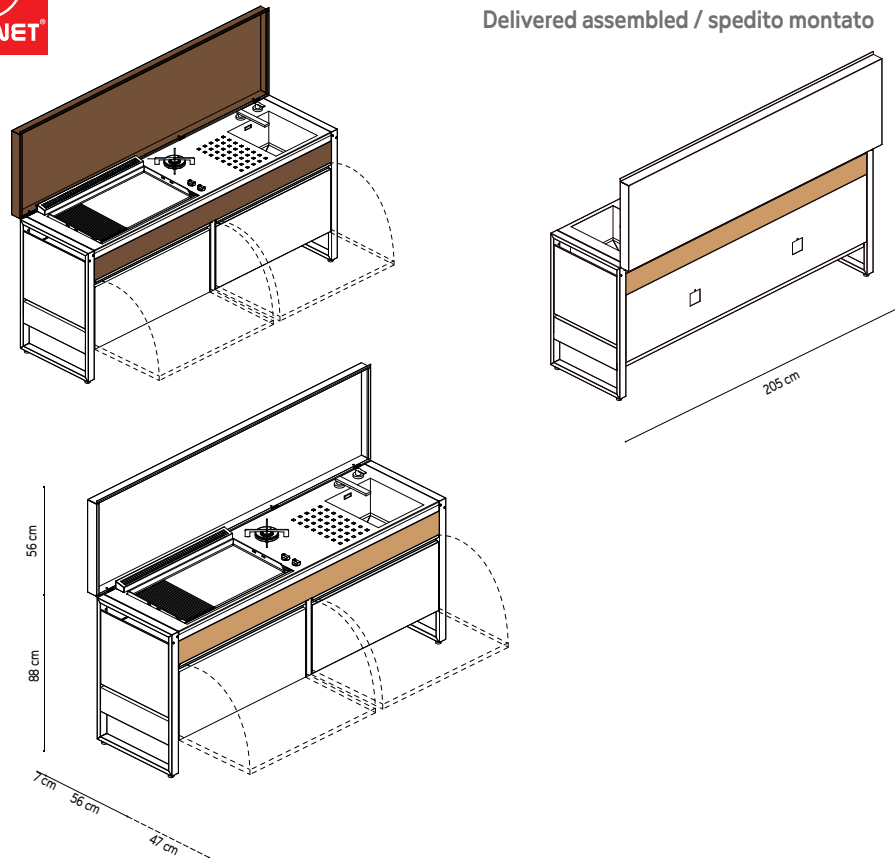

C5 frontale apertura anta vasistas e con coperchio unico

KITCHEN

Delivered assembled / spedito montato