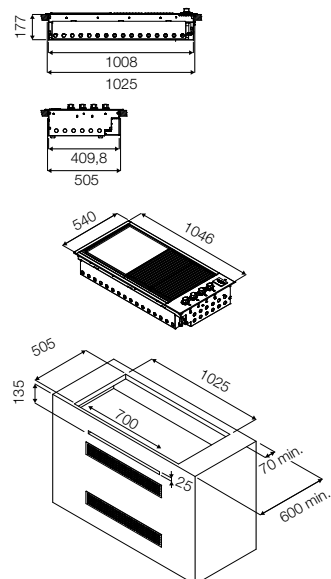

Stainless steel
SBQ 1000 G X
Code EAN 8019801014583

Stainless steel trivet (consisting of 2 parts
+ gas deflector)
BQ GR