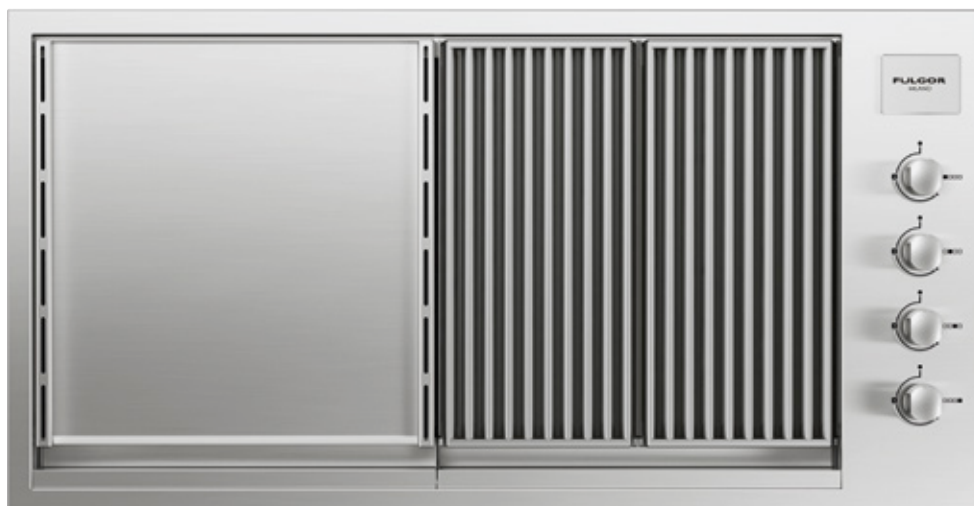

BARBECUE

SBQ 1000 G X

AISI 316
Stainless Steel

Gas
powered

Steel Grill
Racks

Gas
Safety

Fry Top

Gas
barbecue
range

< 100 >
External
dimension
100 cm

GAS BARBECUE FOR OUTDOOR USE ONLY

Finish: 316 stainless steel

PERFORMANCE

4 gas burners for use with GN and LPG,
Total gas power output: 14 kW
Grilling and roasting

FEATURES

Side-mounted stainless steel knobs
Back-up battery for electronic ignition
2 stainless steel grill racks (divided in two)
1 stainless steel plate (fry top)
Removable drip trays, 2 in the front and 3 under the burners
(for fat, oil and cooking residue)

Stainless steel trivet (consisting of 2 parts
+ gas deflector)
BQ GR